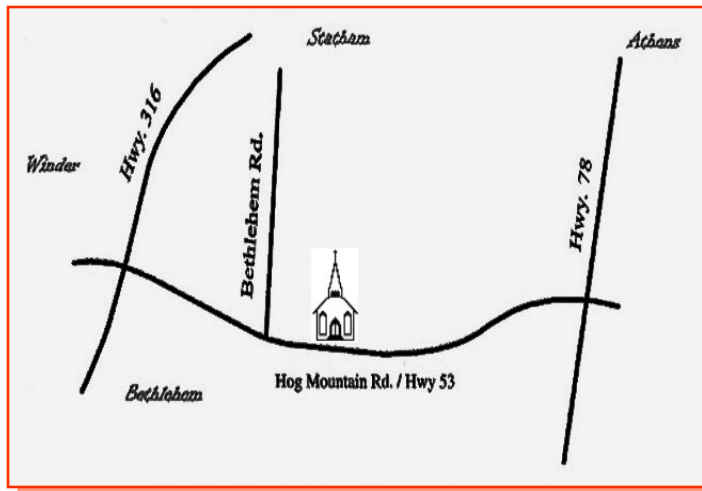

Location:

Midway Christian Church  
1406 Hog Mountain Road (Hwy. 53)  
Winder, GA 30680

GPS Coordinates: 33°56'31.21"N  
83°38'28.17"W

Both the Rider and Co-Rider must read the following statement and sign/date below: